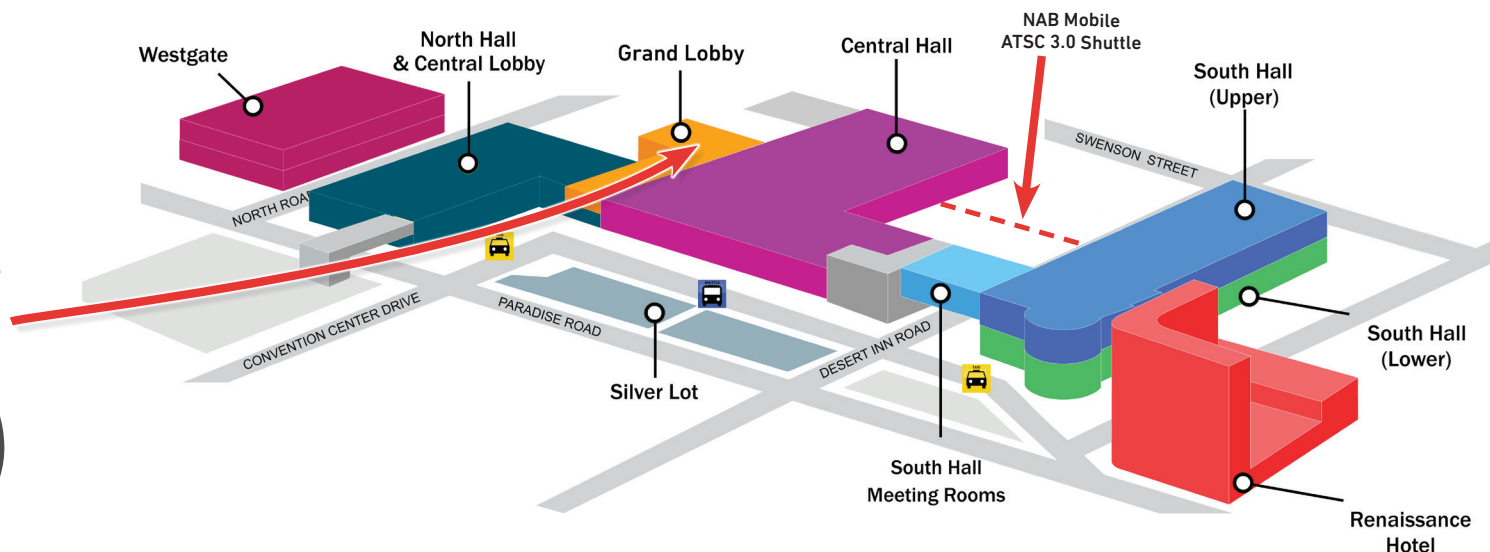

DESTINATION: NEXTGENTV

ATSC 3.0 NAB 2018 EXHIBITORS

NAB Mobile ATSC 3.0 Shuttle

Mobile HD to Autonomous Vehicle runs between Central and South Halls

Acrodyne / OneMedia

LG Electronics

“Road to ATSC 3.0” Grand Lobby Exhibit