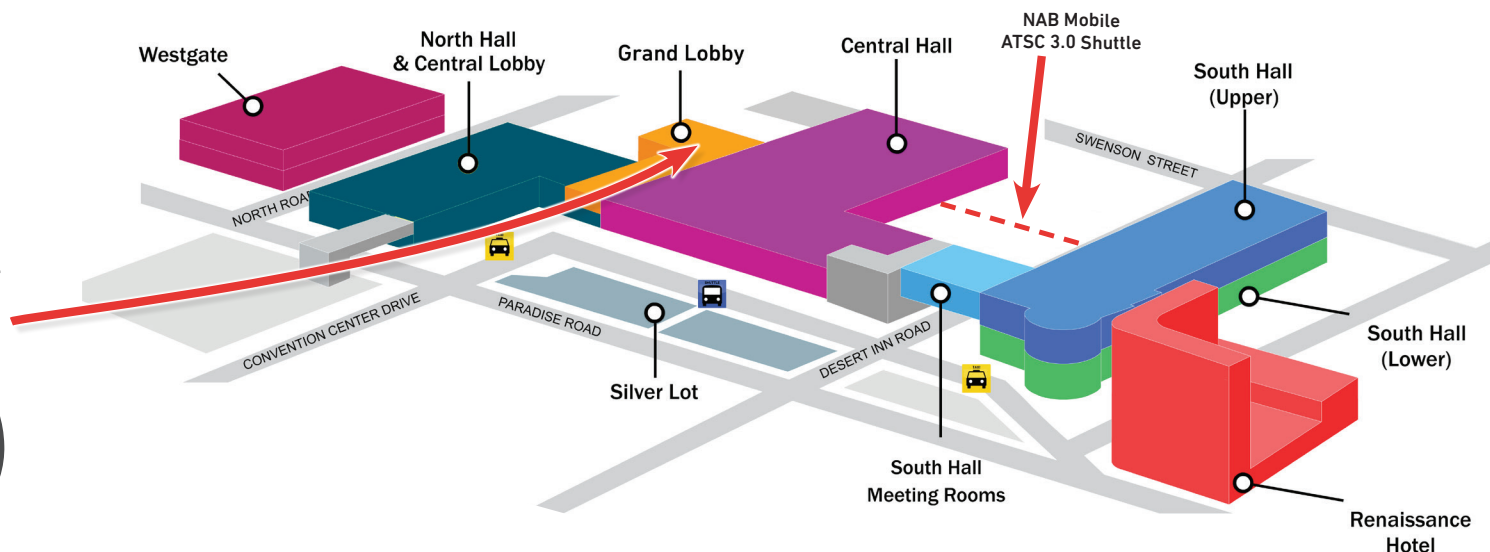

- Verance (Booth #N1224)**
Aspect watermark

CENTRAL HALL

- ERI – Electronics Research, Inc. (Booth #C1322)**
Elliptically Polarized Single Channel, Broadband TV Antennas, Mask Filter Systems

- Hitachi-Comark (Booth #C4309)**
Encoding, Server, Monitoring, Broadcast Gateway/Scheduler, DTV Exciter

- Jünger Audio (Booth # C3039)**
Immersive audio monitoring and authoring system

DESTINATION: NEXTGENTV

ATSC 3.0 NAB 2018 EXHIBITORS

SOUTH HALL UPPER

- Air Code (Booth #SU6808)**
Mux, Signaling Server
- ATBIS (Booth #SU6807)**
Gateway, Redundancy Switch, Broadcast Measurements & Simulator
- ATEME (Booth #SU3710)**
TITAN software encoder
- Avateq Corp. (Booth #SU9922)**
Signal Analyzer
- BitRouter (Booth #SU14510)**
ATSC3pro – Professional Receiver & SDK
- DekTec (Booth #SU6717)**
Modulator, Receiver, Analyzer with advanced RF measurements, Rx/Tx SDK
- DOLBY LABORATORIES (Booth #SU1702)**
AC-4 Audio, Dolby Vision HDR Video